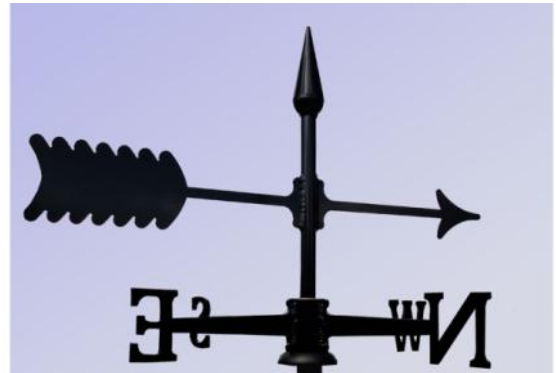

As Time Goes By...

Tel 01489 890126

Mob 07720947701

Email info@exteriorclocks.co.uk

16 Swanmore Business

Park | Swanmore |

Hampshire | SO32 2PB